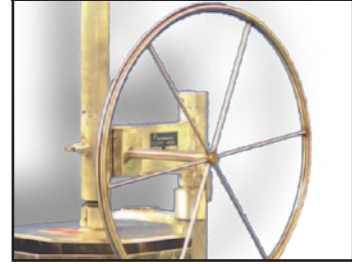

Features & benefits

- Reduces trash removal costs
- Decreases Internal theft & increases security
- Reduces trash storage space
- Enhances sanitation efforts
- Environment/Employee friendly
- Cost Effective/fast ROI
- Compact, mobile design
- Durable & corrosion resistant

Let us conduct a free savings analysis to show you how much you can save - just supply us with a copy of your current waste hauling bills per location to start today.

Simple manual system